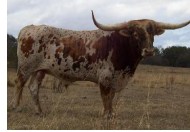

## Hubbells 20 Gauge

**Date of Birth:** 05/22/2012  
**Registration 1:** BT186630  
**Registration 2:** 262142  
**Owner:** Hubbells Longhorns/ Crown Creek Cattle

Proven production from an impeccable pedigree, 20 GAUGE continues to rock the Texas Longhorn community with complete and beautifully colored offspring that are highly desirable in every way, including early horn growth. We contribute his outstanding production to his unique and powerful maternal genetic line. In partnership and through semen sales, 20 GAUGE is being utilized in the best breeding programs in the Country with amazing

Concealed Weapon

Sharp Shooter 542

HORSESHOE J EXAMPLE

JP RIO GRANDE

HUBBELLS RIO GLORY

HUBBELLS MORNING GLORY

PEACEMAKER 44

Horseshoe J Charm