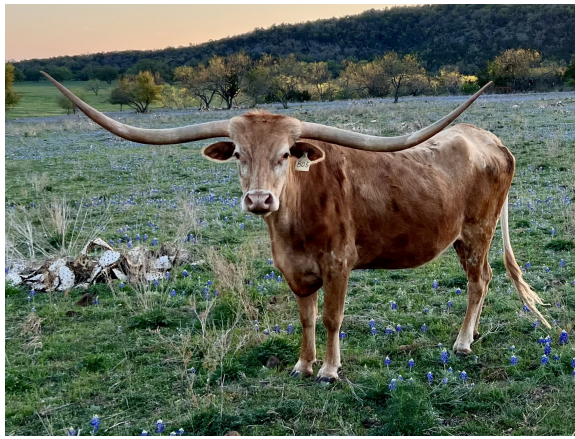

## MML CARMEL LATTE

**Date of Birth:** 04/15/2018  
**Registration 1:** CI310861  
**Sale Price:** \$14,000.00  
**Breeder:** McCombs Longhorns  
**Owner:** Crown Creek Cattle

Courtesy of LM Longhorns

Carmel Latte is a perfect way to describe the color on this cow. She's as calm as she is pretty and graceful. Another cow that reeks of Alan Sparger selective breeding during his five decade tenure as Red McCombs' partner. She predicts to 94" TTT at maturity, and just look at her progeny to see that her gorgeous color passes on down to her offspring. She is currently bred to our flagship bull Hubbells Roman Crown.